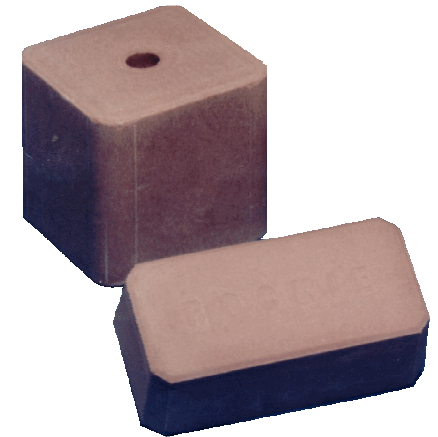

Distributed by DomHealth
PO Box 204 093, Highbrook 2161, Auckland, NZ
Ph: 09 274 7676 | 0800 500 344
Fax: 09 274 6164
Email: sales@domhealth.co.nz

MINERALISED SALTS LICKS